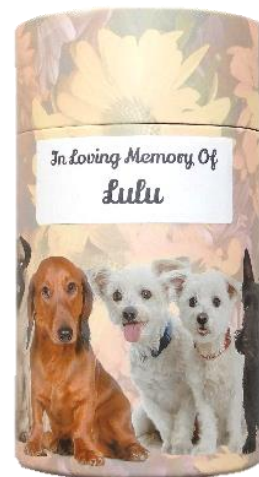

Rupert's

Pet Cremation & Transport

"We Treat Your Pet Like Our Own"

Scatter Box Urn Cremation Package Options

Scatter Box Tubes

- ♥ 4 x Designs available – flowers, ocean, dogs or cats
- ♥ Available in 2+ sizes depending on design
- ♥ Lightweight card construction, biodegradable
- ♥ Opening lid - can be permanently sealed
- ♥ White label - affixed to front
- ♥ For indoor display or outdoor burying

SBF

SBO

SBD

*See terms and conditions on page 31 & 32